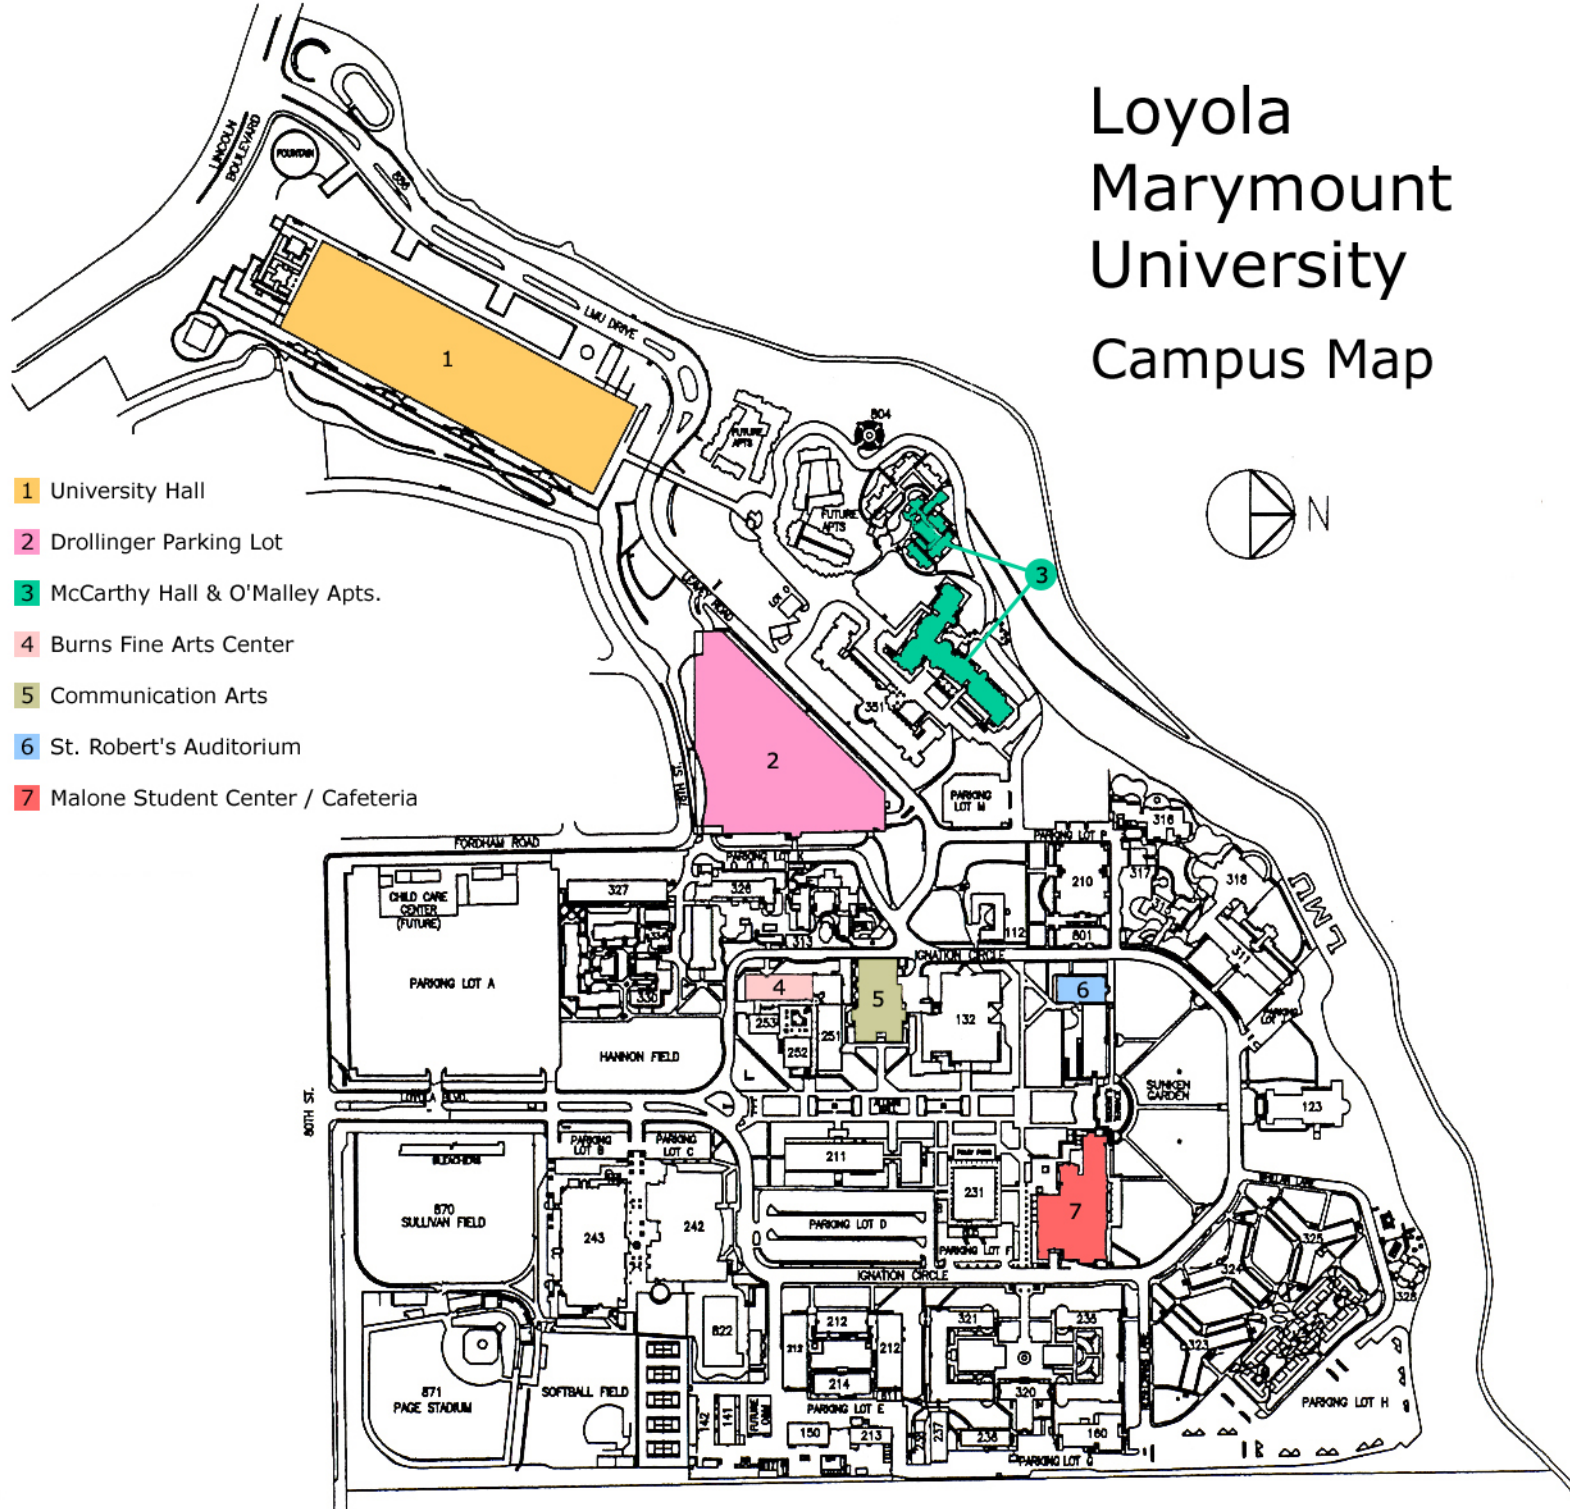

Loyola Marymount University Campus Map

- 1 University Hall
- 2 Drollinger Parking Lot
- 3 McCarthy Hall & O'Malley Apts.
- 4 Burns Fine Arts Center
- 5 Communication Arts
- 6 St. Robert's Auditorium
- 7 Malone Student Center / Cafeteria